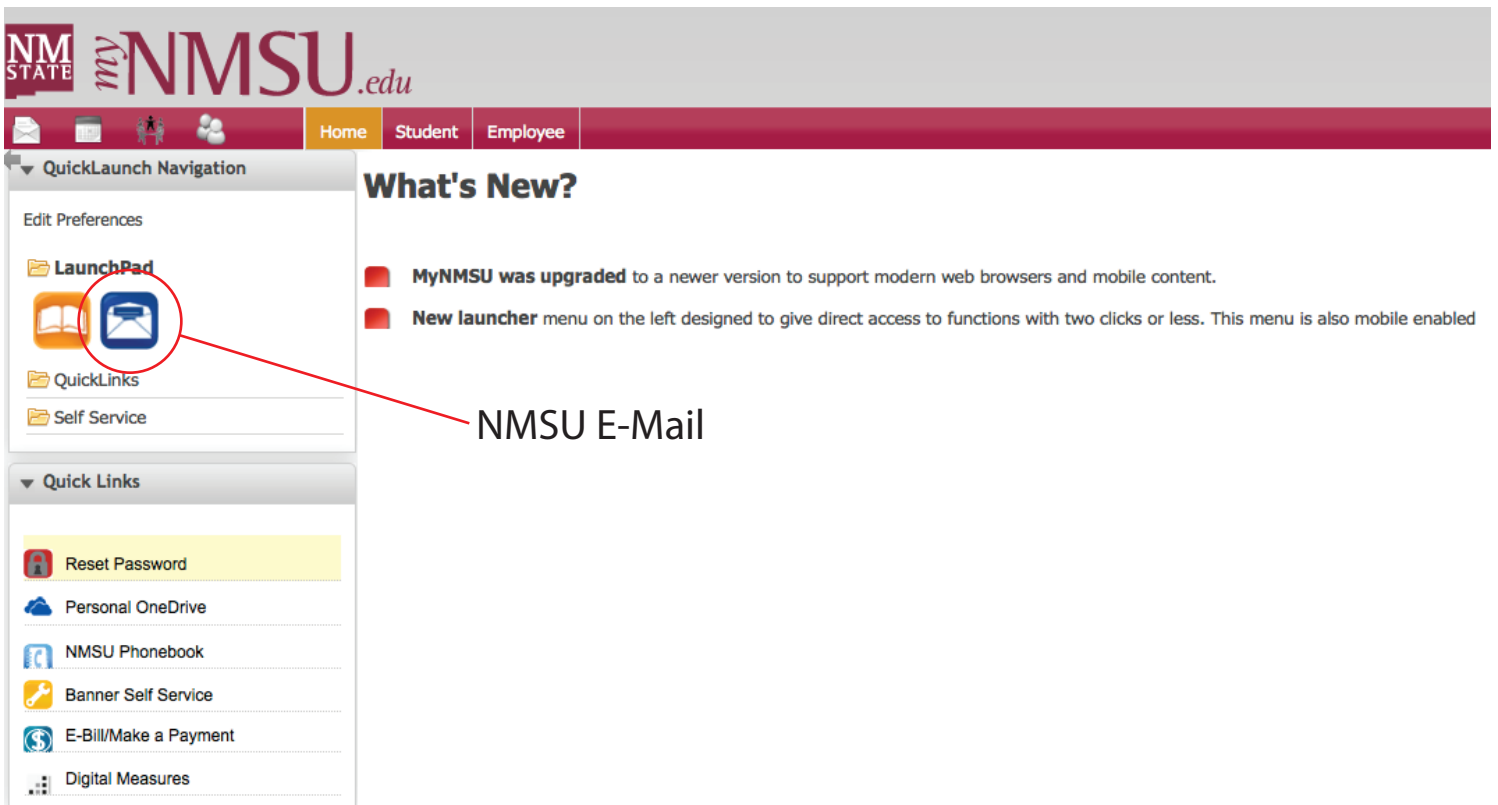

How to Check Your NMSU E-mail

1. Log-in to my.nmsu.edu with your NMSU Username and password.

2. Click on the blue icon under LaunchPad, this is your NMSU E-mail.

3. Select a time-zone and English as the language.