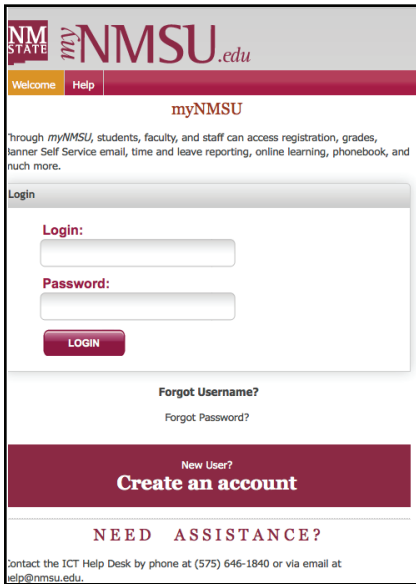

How to Check Your NMSU E-mail

1. Log-in to my.nmsu.edu with your NMSU Username and password.

2. Click on the blue icon under LaunchPad, this is your NMSU E-mail.

3. Select a time-zone and English as the language.